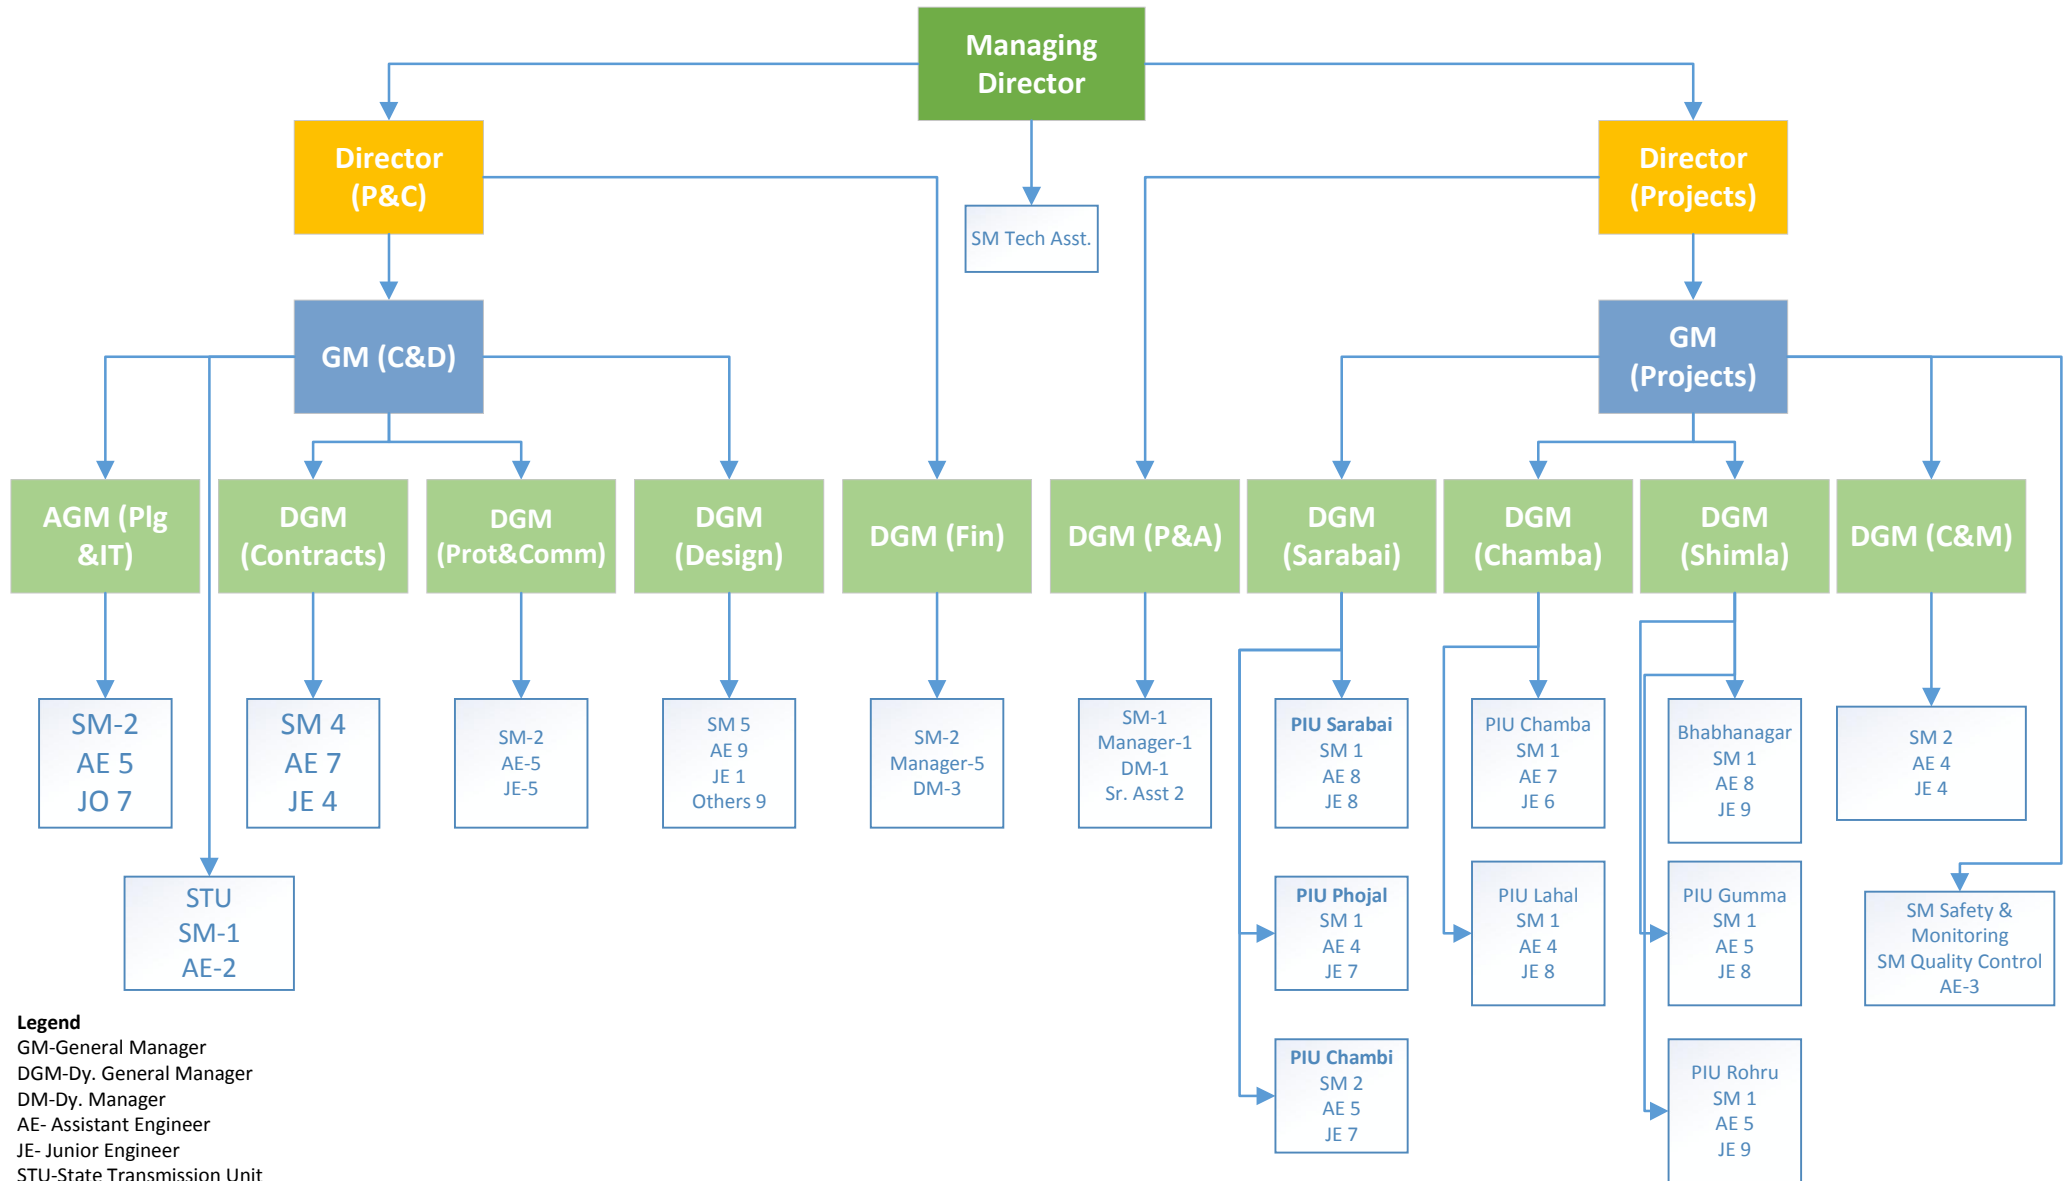

# ORGANISATION CHART HPPTCL

## Legend

- GM-General Manager
- DGM-Dy. General Manager
- DM-Dy. Manager
- AE- Assistant Engineer
- JE- Junior Engineer
- STU-State Transmission Unit
- Prot.-Protection
- Comm-Communication
- C&M-Commercial &Monitoring
- C&D-Contracts and Design
- P&C-Planning and Contracts